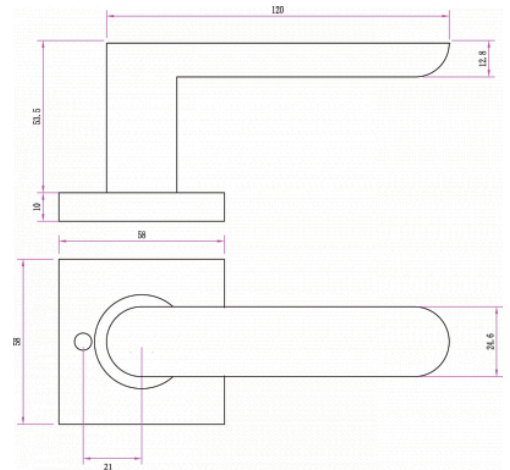

NOTES

Product code identifies SSS finish

FINISHES

Satin Rose Gold (SRG)

Satin Graphite (SGR)

Satin Black (SBL)

Satin Antique Bronze (SABZ)

Satin Antique Brass (SAB)

Satin Stainless Steel (SSS)

Polished Stainless Steel (PSS)

CERTIFICATIONS